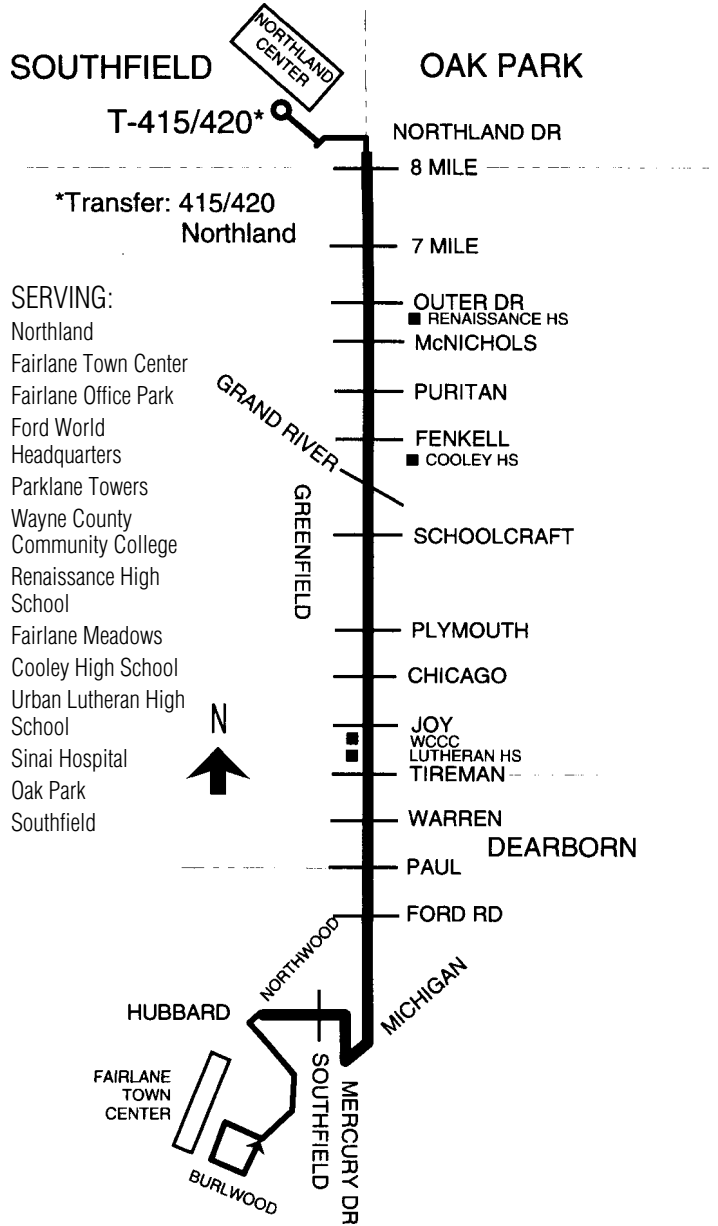

Jackie L. Currie, City Clerk

ROUTE 22

GREENFIELD
 INC. SUBURBAN TRANSFER CONNECTION
 MONDAY THRU FRIDAY
 Effective January 19, 2004
 CITY OF DETROIT
 Department of Transportation

**ROUTE 22 • GREENFIELD
MONDAY - FRIDAY
NORTHBOUND**