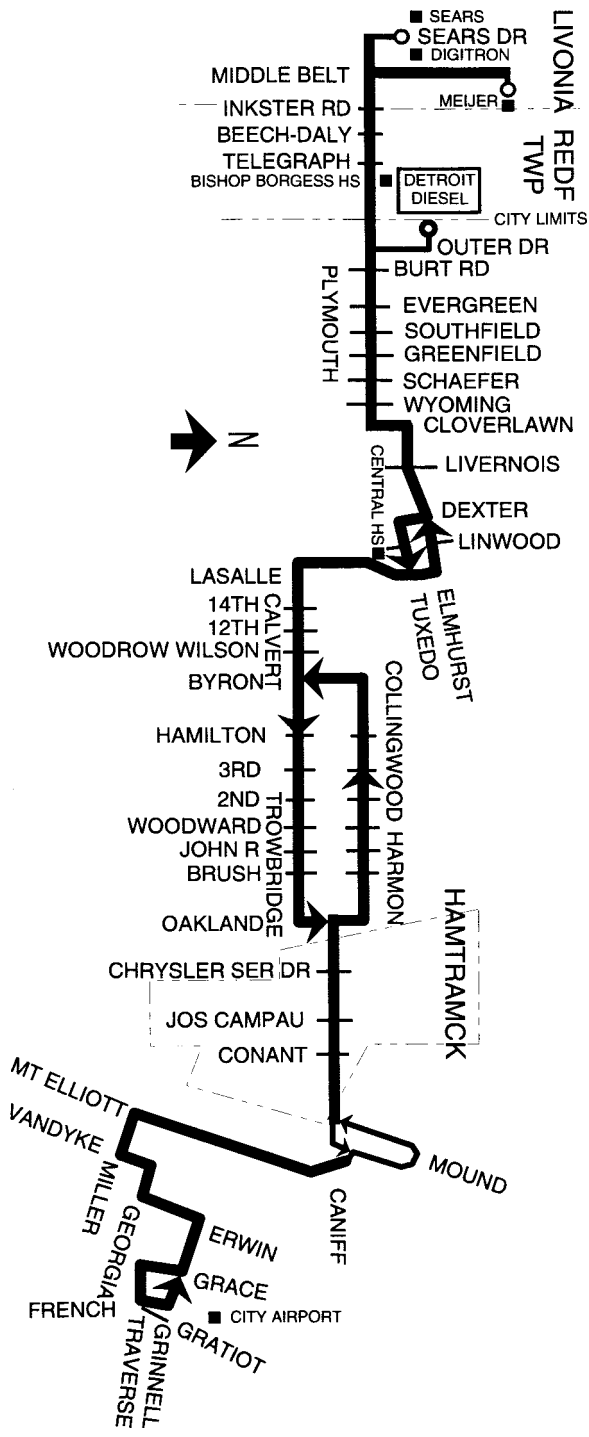

PLYMOUTH/CANIFF NIGHT SERVICE