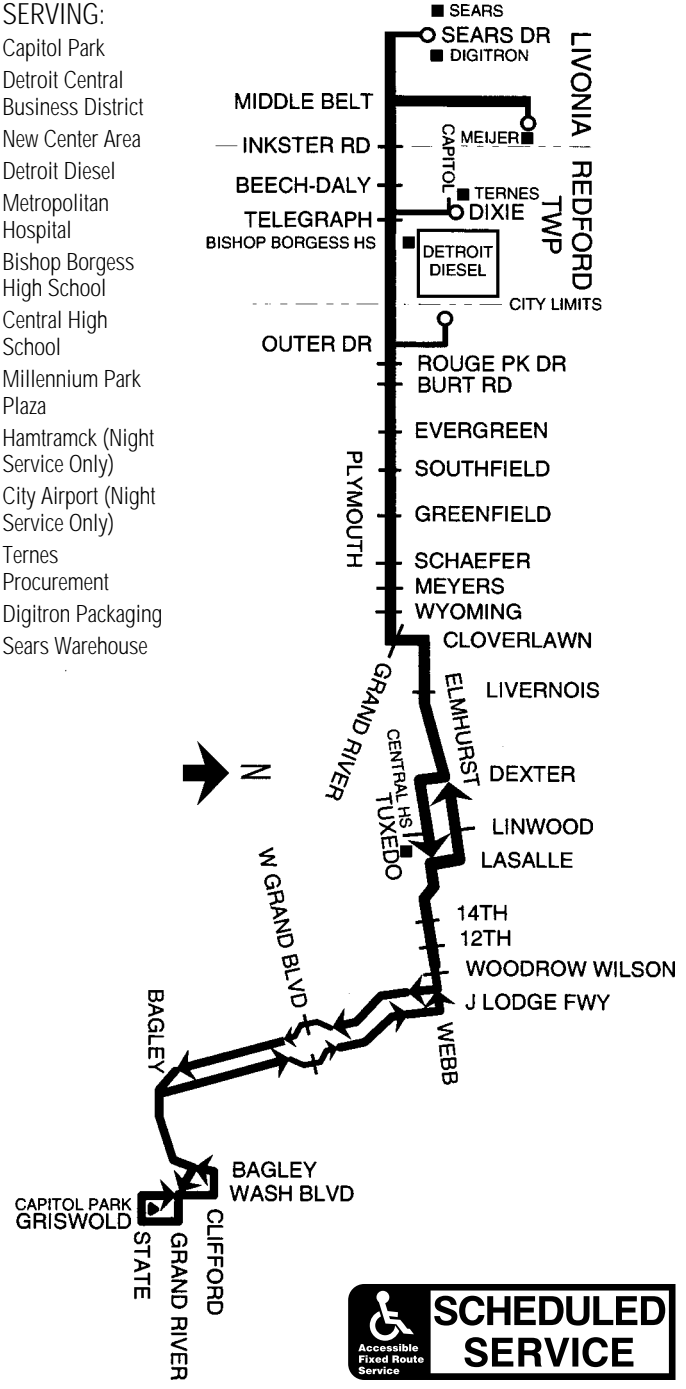

- SERVING:**
- Capitol Park
 - Detroit Central Business District
 - New Center Area
 - Detroit Diesel
 - Metropolitan Hospital
 - Bishop Borgess High School
 - Central High School
 - Millennium Park Plaza
 - Hamtramck (Night Service Only)
 - City Airport (Night Service Only)
 - Ternes Procurement
 - Digitron Packaging
 - Sears Warehouse

*BOLD: THESE TRIPS EXTEND PAST PLYMOUTH & MIDDLEBELT TO SEARS DRIVE

ALL buses for this route are wheelchair accessible.

Large print, braille and audio cassette schedules for the visually impaired are available upon request.